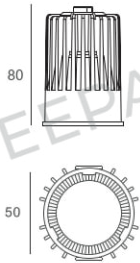

DP-RMSP-MN7

MONNA

Luminaire Information

System power	7W
CCT	2700K, 3000K, 3500K, 4000K, 5000K, 2700K - 6500K
CRI / Ra	±96Ra
Fixture lumen output	616lm
Material	Aluminum
Surface finish	Powder coating
Optics	Lens (9°, 15°, 23°, 36°, 55°)
UGR level	<19
Installation	Recessed
IP rate	IP20
Fixture	Fixed

Product Dimension

Light Engine Information

LED type	COB (Bridgelux)
LED voltage	36V
SDCM	2 SDCM / 3 SDCM

Driver Information

Driver type	Remote
Input voltage	220-240 VAC
Output voltage	30-42 VDC
Output current	160mA
Dimming system	ON-OFF / TRIAC / 1-10V / DALI